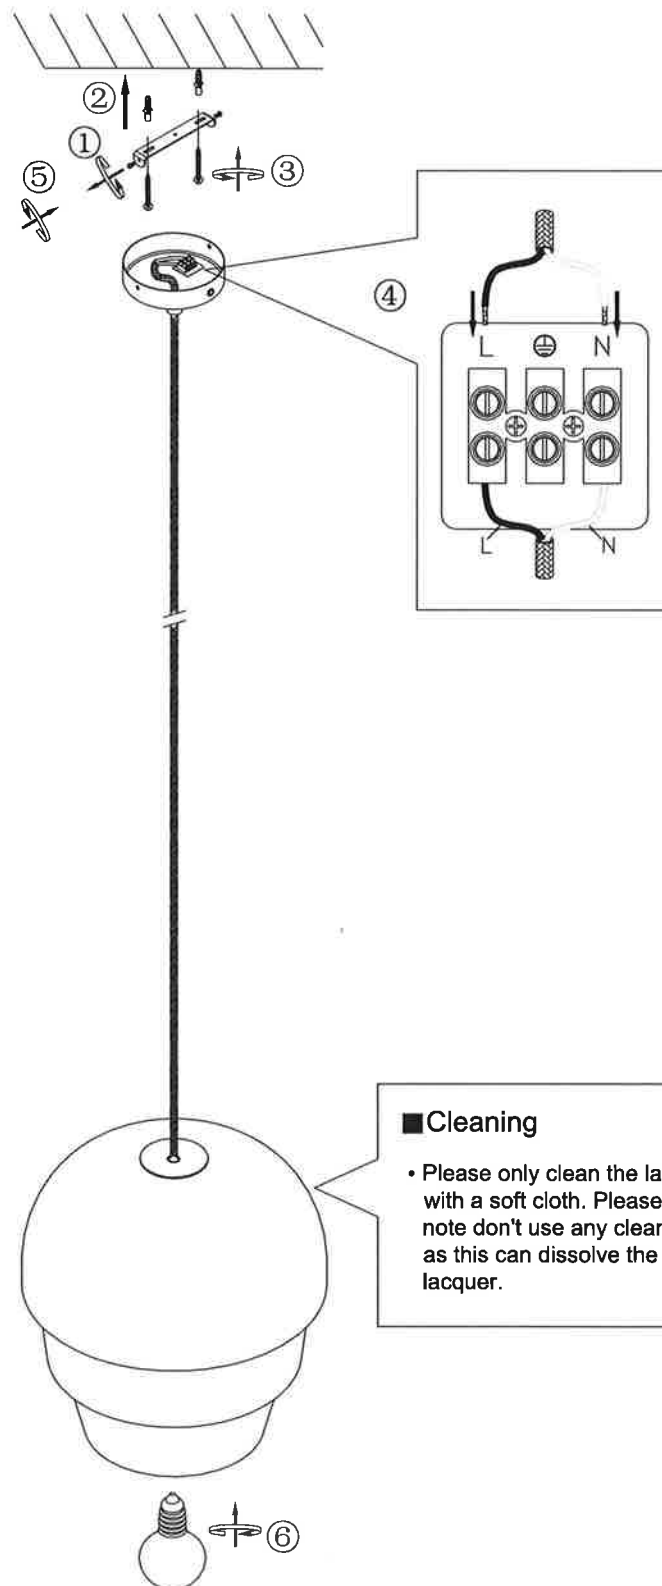

# Pine Cone Pendant

Designed by Charlotte Høncke & olaf Reicht

230V E27 - 1x max 60W

This luminaire is compatible with bulbs of the energy classes A+ to E

## Important

If the external flexible cable or cord of this luminaire is damaged, it shall be exclusively replaced by the manufacturer or his service agent or a similar qualified person in order to avoid a hazard.